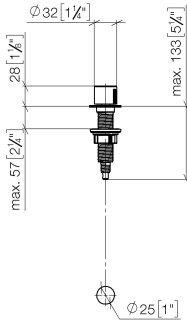

**Strainer waste with control handle - Champagne (22kt Gold)**

ELIO

10 712 970

- control for single basin
- including adapter for Bowden cable

Fits ELIO, ENO, MEM, META SQUARE, SYNC and TARA ULTRA

Fits: ELIO, MEM, ENO, SYNC, TARA ULTRA, META SQUARE

	Champagne (22kt Gold)	10 712 970-47
	Chrome	10 712 970-00
	Brushed Platinum	10 712 970-06
	Platinum	10 712 970-08
	Durabrand (23kt Gold)	10 712 970-09
	Dark Chrome	10 712 970-19
	Brushed Durabrand (23kt Gold)	10 712 970-28
	Matte Black	10 712 970-33
	Brushed Champagne (22kt Gold)	10 712 970-46
	Brushed Chrome	10 712 970-93
	Brushed Dark Platinum	10 712 970-99

10 712 970

mm [inches]

10 712 970

Parts for other finishes can be found here: [Chrome](#)

**Spare parts list**

No.	Item Number	Name	Quantity used	Delivery time
1	09 20 97 030-47	handle	1	60
2	90 12 12 002 00 90	fixing cap	1	2
3	09 27 87 011-47	rosette	1	30
4	09 14 10 042 90	seal	1	2
5	09 29 06 087-47	spindle	1	-
Spare part can no longer be ordered, please order the replacement item				
6	04 30 01 029 00 90	adaptor	1	2
7	09 24 03 175 90	adaptor	1	2
8	09 11 10 073-07	connection	1	30
9	09 11 10 074-07	connection	1	30
10	09 11 10 079-07	connection	1	30
11	09 30 11 087 90	disc	1	2
12	09 23 30 024-07	nut	1	30