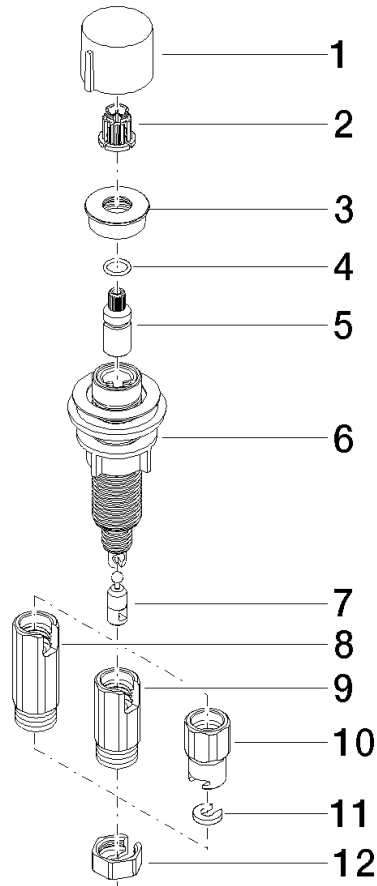

**Strainer waste with control handle - Champagne (22kt Gold)**

ELIO

10 712 970

- control for single basin
- including adapter for Bowden cable

Fits ELIO, ENO, MEM, META SQUARE, SYNC and TARA ULTRA

Fits: ELIO, MEM, ENO, SYNC, TARA ULTRA, META SQUARE

	Champagne (22kt Gold)	10 712 970-47
	Chrome	10 712 970-00
	Brushed Platinum	10 712 970-06
	Platinum	10 712 970-08
	Durabrand (23kt Gold)	10 712 970-09
	Dark Chrome	10 712 970-19
	Brushed Durabrand (23kt Gold)	10 712 970-28
	Matte Black	10 712 970-33
	Brushed Champagne (22kt Gold)	10 712 970-46
	Brushed Chrome	10 712 970-93
	Brushed Dark Platinum	10 712 970-99

10 712 970

mm [inches]

10 712 970

Parts for other finishes can be found here: [Chrome](#)

**Spare parts list**

No.	Item Number	Name	Quantity used	Delivery time
1	09 20 97 030-47	handle	1	60
2	90 12 12 002 00 90	fixing cap	1	2
3	09 27 87 011-47	rosette	1	30
4	09 14 10 042 90	seal	1	2
5	09 29 06 087-47	spindle	1	-
Spare part can no longer be ordered, please order the replacement item				
6	04 30 01 029 00 90	adaptor	1	2
7	09 24 03 175 90	adaptor	1	2
8	09 11 10 073-07	connection	1	30
9	09 11 10 074-07	connection	1	30
10	09 11 10 079-07	connection	1	30
11	09 30 11 087 90	disc	1	2
12	09 23 30 024-07	nut	1	30